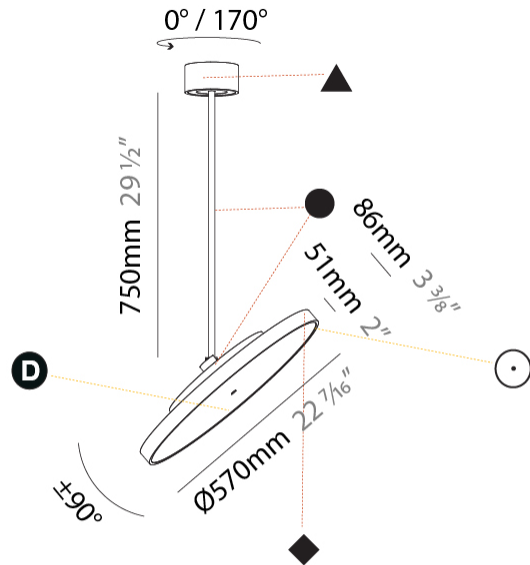

GENERAL

Series: Sign Diva Flex
Subseries: Sign Diva Flex
Partner: Prolicht
Division: Architectural
Installation: Suspension
Product Type: Pendant
Mounting Location: Ceiling
Light Distribution: Adjustable

PHYSICAL

Shape: Round
Diameter (mm): 570
Diameter (in): 22 7/16
Height (mm): 870
Height (in): 34 1/4
Weight (kg): 2.007
Weight (lbs): 4.42
Diffuser: PMMA - Opal / Micro-Prism / Sparkling Secret / Vintage Industrial
Fixture Finish: SSR / BKV / CWI / CRY / HAB / UFT / ITA / RUA / FTG / MYG / LOD / PUS / FRO / FUP / KIA / POP / BLS / SPG / MEY / GOH / CHC / COM / ABZ / JAG / OBR / MOS / ROR
Fixture Material: PMMA / Extruded Aluminum / Steel

ELECTRICAL

Lamp Type: LED (Zhaga Standard)
Input Wattage (W): 58.3
Total Output Wattage (W): 46.9
Dimming: Tri-Mode (Non-Dimming and Phase Dimming (120Vac only) and 0-10V Dimming)
Driver Included: Yes
Driver Location: Integrated
Driver Type: Constant Current - Universal
Driver Class: Class 2
Input Voltage (V): 120 - 277
Constant Current (MA): 350

LED

Color Temperature (°K): 2700 / 3000 / 3500 / 4000
Max. Delivered Lumen (lm): 4439 / 4759 / 4801 / 4899
Nominal Lumen (lm): 6199 / 6646 / 6705 / 6842
CRI: >90 CRI
Lamp Life (hrs): 50000

OPTICAL

Adjustability: Rotational 170°; Tilt 90°

RATINGS AND CERTIFICATIONS

Certified By: Certified for North American Standards
IP rating: IP20